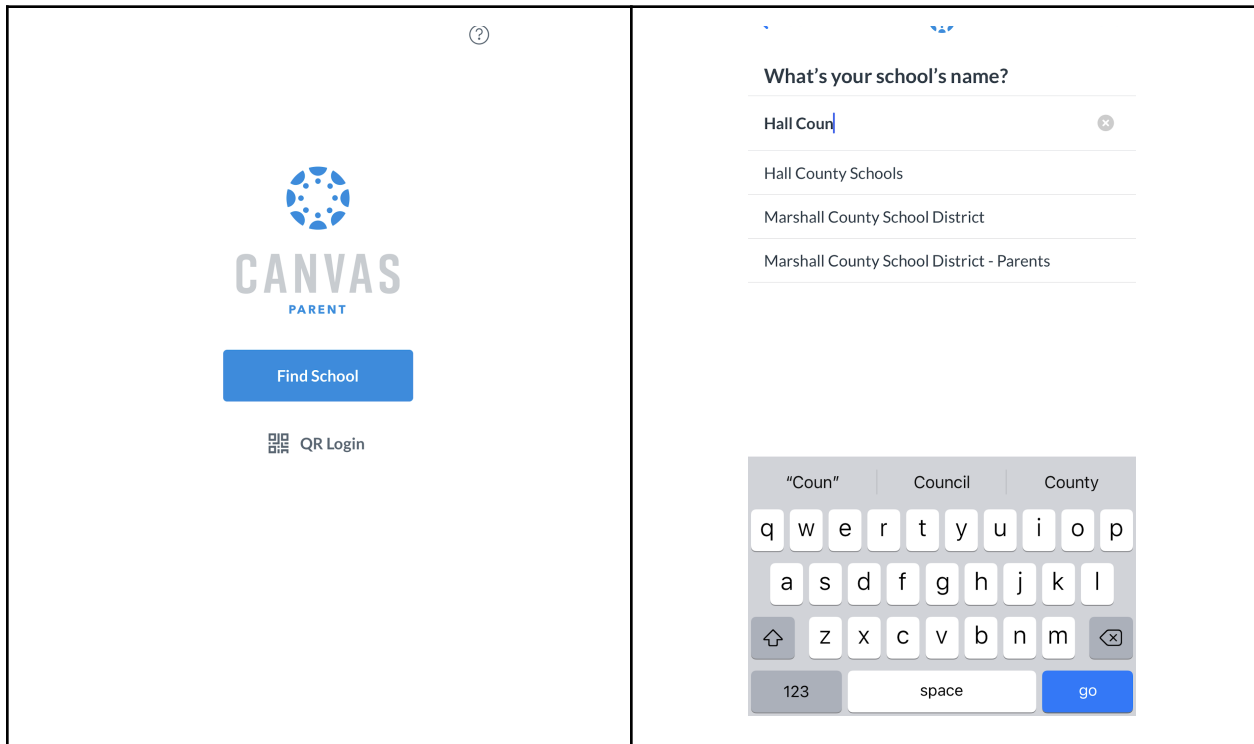

Canvas Parent App:

The Canvas Parent app is the mobile version of Canvas that helps parents stay up-to-date with their student's courses.

[What is the Canvas Parent App?](#)

[Canvas Parent iOS Guide](#)

[Canvas Parent Android Guide](#)

Please note when the app asks the parent to search for your student's institution (school, district, etc.) be sure to search for 'Hall County Schools' instead of the name of your child's school:

AT&T 3:09 PM 67%