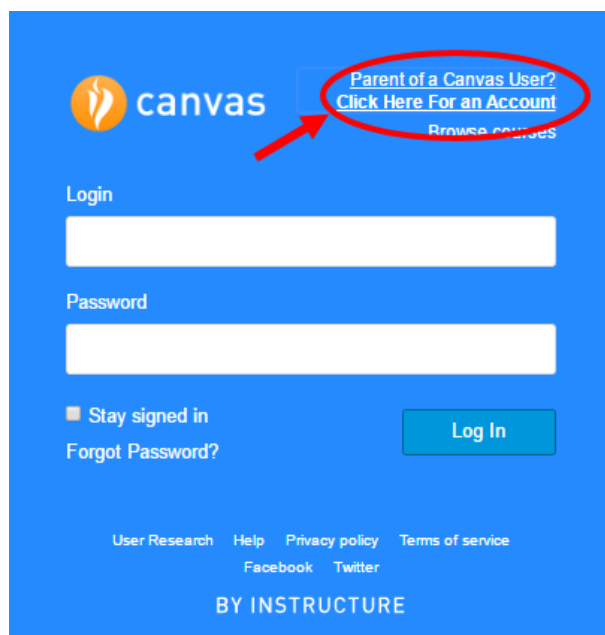

Create Account

Option 2:

If the mobile app described in Option 1 above is not a good option for you, then Option 2 provides a way for to observe your child or children in Canvas on a computer.

Step 1:

Navigate to go.hallco.org

If you already have a Canvas Parent account proceed to Step 6, you need to create a Parent Canvas account proceed to Step 2 below.

Step 2:

If you don't already have a Parent account in Canvas click on 'Parent Account Signup':

Step 3:

Click on 'Parent of a Canvas User? Click Here For an Account':

Step 4:

Enter your name

Enter your email address

Enter the password you'd like to use.

Enter Student Pairing Code ([What is a pairing code?](#))